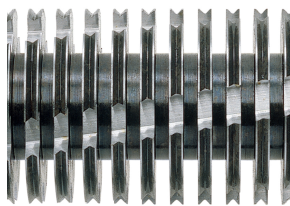

# HSM SECURIO AF350 - 4.5 x 30 mm

## HSM SECURIO AF350 document shredder with automatic paper feed

The simple and convenient method of data destruction for work groups. The document shredder with an automatic paper feed and lockable stack protects inserted stacks of paper from unauthorised access and shreds stacks of paper of up to 350 sheets as well as single sheets of paper easily whilst saving you time.

### Technical data

<b>Order number:</b>	2113111	<b>Intake width:</b>	240 mm
<b>EAN</b>	4026631076548	<b>Container volume / collecting:</b>	35 l
<b>Cutting type:</b>	particle cut	<b>Collection volume in sheets (80 g):</b>	415
<b>Cutting size:</b>	4,5 x 30 mm	<b>Noise level (idle operation):</b>	ca. 56 dB(A)
<b>Security level (DIN 66399):</b>	E-3   F-1   O-3   P-4   T-4	<b>Weight x Depth x Height:</b>	395 x 435 x 837 mm
<b>Cutting capacity in sheets 80g/m²:</b>	12 - 14	<b>Weight:</b>	19,08 kg
<b>Power consumption:</b>	500 W	<b>Shredder material:</b>	Paper, Staples and paper clips, Credit card, CD/DVD
<b>Voltage / Frequency:</b>	230 V / 50 Hz		

### Product information

The induction-hardened, solid steel cutting rollers can easily cope with staples and paper clips and guarantee durability.

It is possible to secure the paper stack inserted into the magazine against unauthorized access by using the Lock-and-Go function.